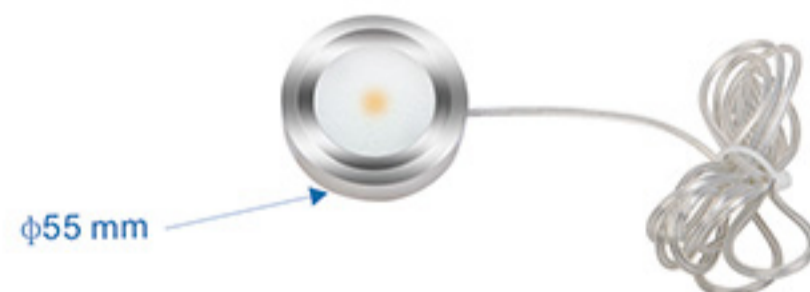

78.2.3181.09

尺寸/size(mm):
φ55*H14

产品特点: 高亮度、节能环保、抗干扰、抗高压, 护眼。
Advantages: high brightness, Energy saving, environmental protection, anti-interference, anti-high voltage, eye protection.

灯珠数量/LED Qty	灯的性能/performance	灯座/lamp holder	线/lead wire
1珠	LED 120V 5W	塑料/plastic	FEP
外壳/reflector	反射器/dish	透光板/Translucent plate	安装方式/Installation mode
镍铬合金/nickel-chrome alloy	塑料/plastic	PC 扩散板/ PC diffusion plate	卡扣固定 buckle fixation