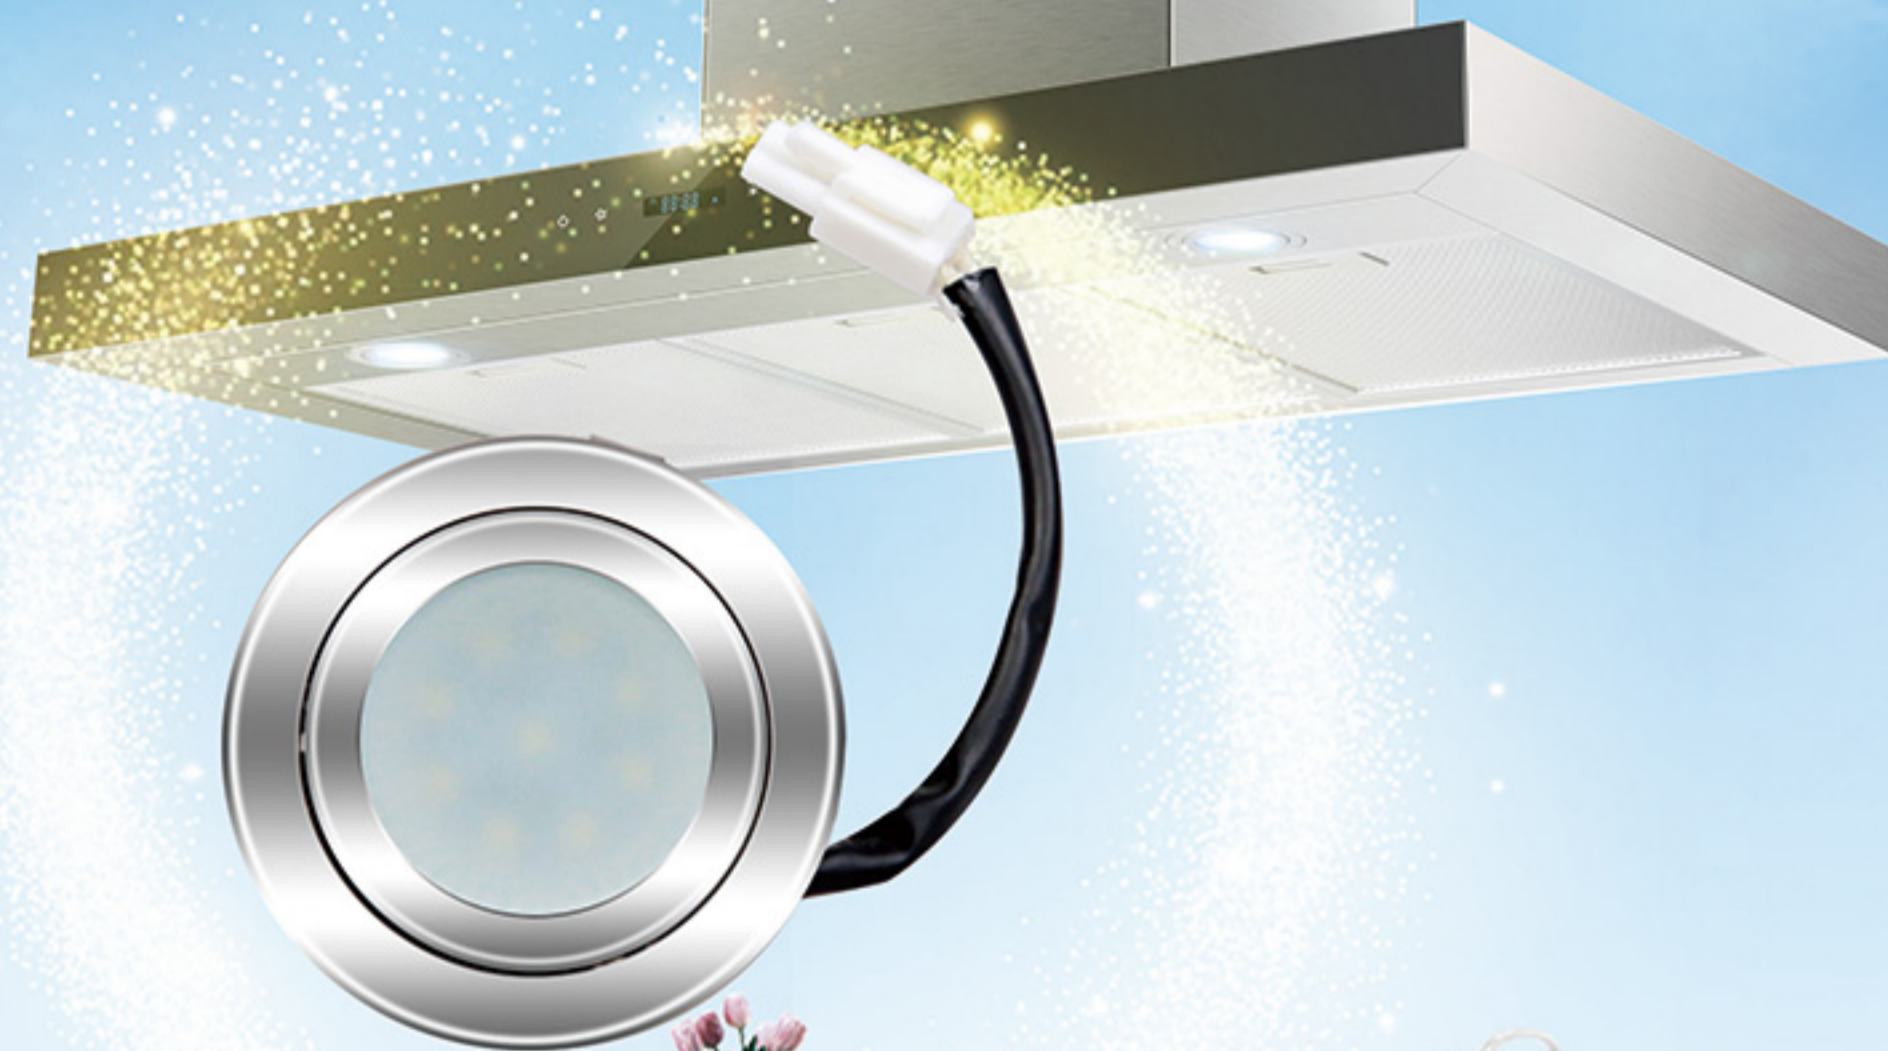

剑威品质 光耀生活

环保低耗能 省电省钱

Environmental Protection, Low Energy
Consumption, Power Saving and Money Saving

性能卓越 光亮自如

EXCELLENT PERFORMANCE, CONFORABLE BRIGHTNESS