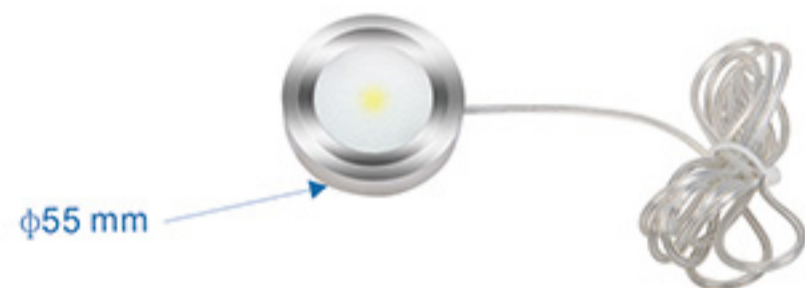

产品特点: 高亮度、节能环保、抗干扰、抗高压, 护眼。
Advantages: high brightness, Energy saving, environmental protection, anti-interference, anti-high voltage, eye protection.

灯珠数量/LED Qty	灯的性能/performance	灯座/lamp holder	线/lead wire
1珠	LED 120V 5W	塑料/plastic	FEP
外壳/reflector	反射器/dish	透光板/Translucent plate	安装方式/Installation mode
镍铬合金/nickel-chrome alloy	塑料/plastic	PC 扩散板/ PC diffusion plate	卡扣固定 buckle fixation