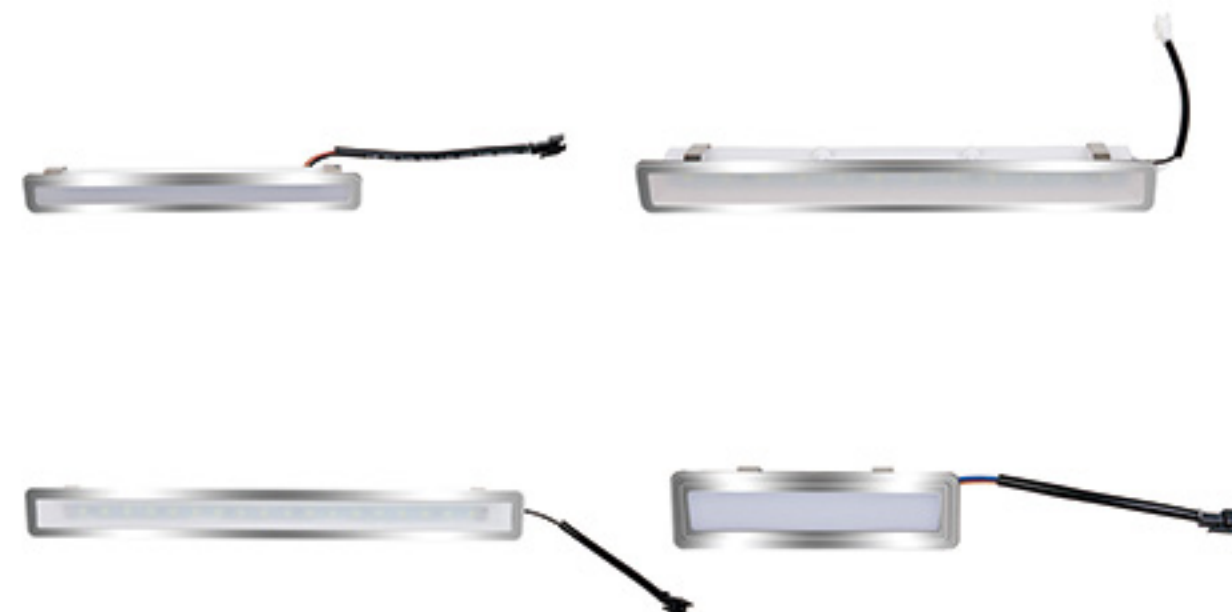

Product catalog 产品目录

公司简介
Company Profile 01/02

03/04
资质证书
Certificate

产品体系
Product System 05/06

07/08
产品介绍
Product Introduction

烟机照明方灯系列

Square lamp series

烟机照明玻璃款系列

Glass section series

烟机照明圆灯系列

Round lamp series

油烟机灯三大体系

Product System

Square lamp series

<p>78.1.3339.01</p> 			
<p>尺寸/size(mm): L171*W23*H16</p>		<p>产品特点: 高亮度、节能环保、抗干扰、抗高压, 护眼。 Advantages: high brightness, Energy saving, environmental protection, anti-interference, anti-high voltage, eye protection.</p>	
灯珠数量/LED Qty	灯的性能/performance	灯座/lamp holder	线/lead wire
9珠	LED 12V 1.5W	塑料/plastic	FEP
外壳/reflector	反射器/dish	透光板/Translucent plate	安装方式/Installation mode
镍铬合金/nickel-chrome alloy	塑料/plastic	PC 扩散板/ PC diffusion plate	卡扣固定 buckle fixation

<p>78.1.3336.04</p> 			
<p>尺寸/size(mm): L121*W34*H19</p>		<p>产品特点: 高亮度、节能环保、抗干扰、抗高压, 护眼。 Advantages: high brightness, Energy saving, environmental protection, anti-interference, anti-high voltage, eye protection.</p>	
灯珠数量/LED Qty	灯的性能/performance	灯座/lamp holder	线/lead wire
6珠	LED 12V 1.5W	塑料/plastic	FEP
外壳/reflector	反射器/dish	透光板/Translucent plate	安装方式/Installation mode
镍铬合金/nickel-chrome alloy	塑料/plastic	PC 扩散板/ PC diffusion plate	卡扣固定 buckle fixation