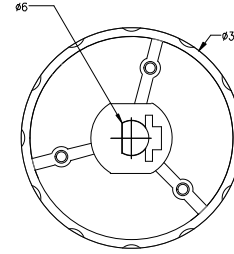

Our Company Feature is Brand Customize Services! We can give you a unique design,
Exclusive to your product! Our knobs are available in various styles and colors.

					产品型号 Model No	JV-XND-215	图纸编号 Drawing No		数量 Quantity		材 质 Material	ABS
标记 Mark	更改前 Before Change	更改后 After Change	签名 Signature	日期 Date	制图/日期 Drawing/Date		规格 Specifications		零件名称 Parts Name	嵌钮装饰盖	表面处理 Surface Transaction	镀铬拉丝
尺寸公差 Dimension Tolerance		投影方向 Projection Direction		校对/日期 Collation/Date	 Electronic Science & Technology Co., Ltd							
		角度公差 Angle Tolerance	$\pm 1^\circ$	审核/日期 Verifying/Date								