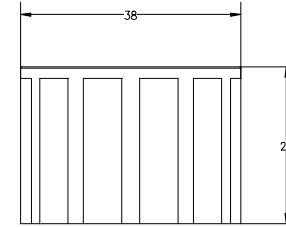

Our Company Feature is Brand Customize Services! We can give you a unique design,
Exclusive to your product! Our knobs are available in various styles and colors.

					产品型号 Model No	JV-XND-215	图纸编号 Drawing No		数量 Quantity		材 质 Material	ABS
标记 Mark	更改前 Before Change	更改后 After Change	签名 Signature	日期 Date	制图/日期 Drawing/Date		规格 Specifications		零件名称 Parts Name	嵌钮装饰盖	表面处理 Surface Transaction	镀铬拉丝
尺寸公差 Dimension Tolerance		投影方向 Projection Direction		校对/日期 Collation/Date	 Electronic Science & Technology Co., Ltd							
		角度公差 Angle Tolerance	$\pm 1^\circ$	审核/日期 Verifying/Date								