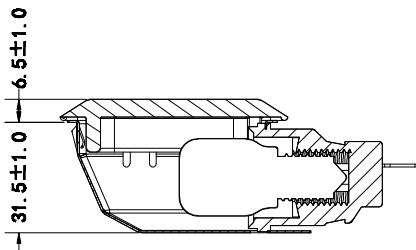

HOT Halogen Oven Lamps

88.31.4.22

J&V

Approval:

Mounting hole dimensions

Snap in fixing

Lamp: E14, 15W, 110-130V

- Lens: borosilicate glass 550 deg C
- Housing: stainless steel.
- Lampholder: Ceramic 88.31
- Lighting for the Domestic Appliance Industry
- Oven lamps with rectangular 70 x 55 mm

pkg. 120
wt. 120 g
part no. 88.31.4.22