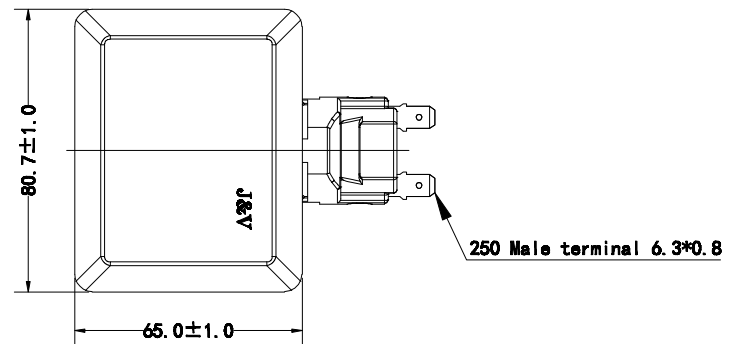

HOT Halogen Oven Lamps

88.31.4.22

J&V

Approval:

Mounting hole dimensions

Snap in fixing

Lamp: E14, 15W, 110-130V

- Lens: borosilicate glass 550 deg C
- Housing: stainless steel.
- Lampholder: Ceramic 88.31
- Lighting for the Domestic Appliance Industry
- Oven lamps with rectangular 70 x 55 mm

pkg. 120
wt. 120 g
part no. 88.31.4.22