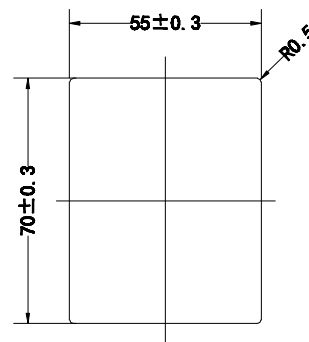

HOT Halogen Oven Lamps

88.31.4.22

J&V

Approval:

Mounting hole dimensions

Snap in fixing

Lamp: E14, 15W, 110-130V

- Lens: borosilicate glass 550 deg C
- Housing: stainless steel.
- Lampholder: Ceramic 88.31
- Lighting for the Domestic Appliance Industry
- Oven lamps with rectangular 70 x 55 mm

pkg. 120
wt. 120 g
part no. 88.31.4.22