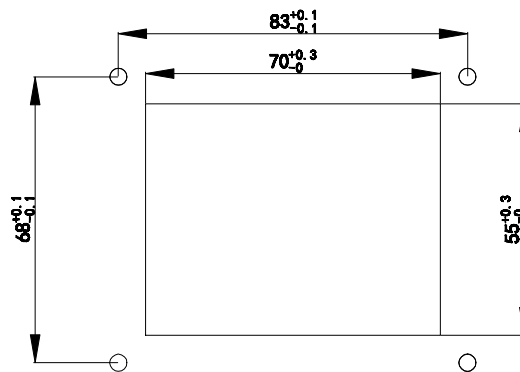

HOT Halogen Oven Lamps

88.31.7.24

J&V

Approval:

Mounting hole dimensions

Snap in fixing

Lamp: E14, 15W, 110-130V

- Lens: borosilicate glass 550 deg C
- Housing: stainless steel.
- Lampholder: Ceramic 88.31
- Lighting for the Domestic Appliance Industry
- Oven lamps with rectangular 70 x 55 mm

pkg. 120
wt. 120 g
part no. 88.31.7.24