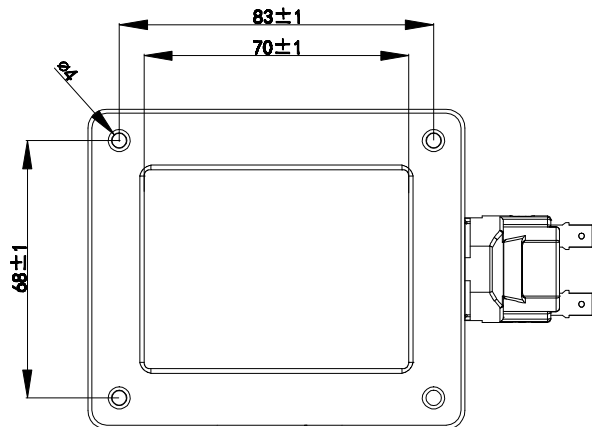

HOT Halogen Oven Lamps

88.31.7.24

J&V

Approval:

Mounting hole dimensions

Snap in fixing

Lamp: E14, 15W, 110-130V

- Lens: borosilicate glass 550 deg C
- Housing: stainless steel.
- Lampholder: Ceramic 88.31
- Lighting for the Domestic Appliance Industry
- Oven lamps with rectangular 70 x 55 mm

pkg. 120
wt. 120 g
part no. 88.31.7.24