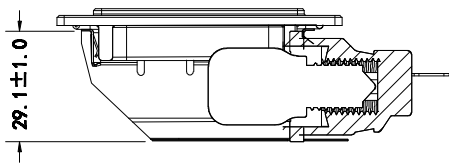

HOT Halogen Oven Lamps

88.31.7.24

J&V

Approval:

Mounting hole dimensions

Snap in fixing

Lamp: E14, 15W, 110-130V

- Lens: borosilicate glass 550 deg C
- Housing: stainless steel.
- Lampholder: Ceramic 88.31
- Lighting for the Domestic Appliance Industry
- Oven lamps with rectangular 70 x 55 mm

pkg. 120
wt. 120 g
part no. 88.31.7.24